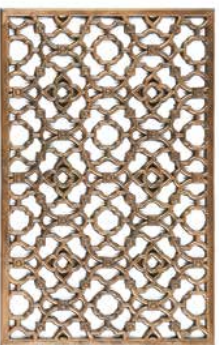

RUBBER SCRAPER

45cm x 75cm x 12mm

RUBBER CAST IRON EFFECT