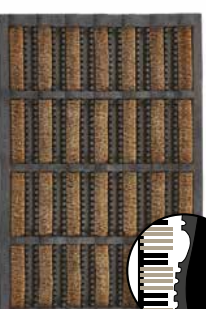

SCRAPER NATURAL